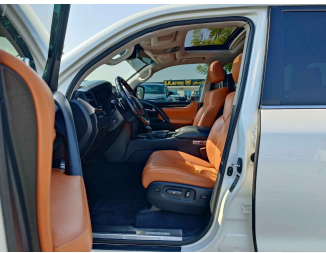

LEXUS LX570 2017 A/T 5.7L V8 PETROL WHITE

GASOLINE A-T LHD

Lot No: 25091

| SPECIFICATIONS | | SPECIAL FEATURES |
|----------------|--------------|---|
| Body | SUV | KEYLESS DOOR, CHROME HANDLE, HEADLIGH WASHER, ELECTRIC SEATS, AUTO STEERING ADJUST, FOLDING SIDE MIRRORS, TRIP TRONIC, FULL OPTION. |
| Condition | USED-CARS | |
| Mileage | - | |
| Exterior Color | WHITE | |
| Interior Color | BLACK-ORANGE | |