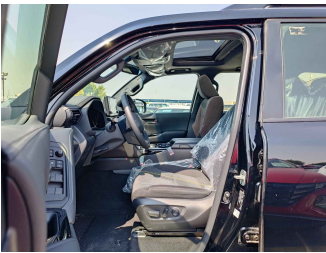

TOYOTA LANDCRUISER LC300 GXR 2023 A/T 3.5L PETROL V6 BLACK

GASOLINE A-T LHD

Lot No: [67909](#)

SPECIFICATIONS		SPECIAL FEATURES
Body	SUV	3.5L PUSH START, MULTIMEDIA CONTROL STEERING, DRIVER POWER SEAT, DIFF LOCK, ELECTRIC PARKING BRAKE WITH AUTO HOLD, POWER MIRROR WITH TURN SIGNAL INDICATOR , FRONT & REAR PARKING SENSOR, DVD, REAR CAMERA, DRIVER POWER SEAT, ALLOY RIMS, SUNROOF, USB.
Condition	NEW-CARS	
Mileage	0	
Exterior Color	BLACK	
Interior Color	GREY	

ENGINE & TRANSMISSION	
Engine Type	GASOLINE
Transmission	A-T
Drive	LHD

INTERIORS FEATURES	EXTERIORS FEATURES
4WD	ALLOY WHEEL
AIR BAG	BODY COLOR BUMPER
AUDIO CONTROL STEERING	BODY COLOR MIRROR
AUTOMATIC TRANSMISSION	FOG LIGHTS
AUX AUDIO IN	LED HEADLIGHTS
BLUETOOTH	PARKING ASSIST
CENTRAL DOOR LOCK	PARKING SENSORS FRONT
CRUISE CONTROL	PARKING SENSORS REAR
DIFF LOCK SWITCH	POWER MIRROR WITH TURN SIGNAL INDICATOR
DRIVER POWER SEAT	ROOF RACK
DVD	SPOILER
ECO DRIVE MODE	
ELECTRONIC PARKING BRAKE WITH AUTO HOLD	

FABRIC SEATS
MEDIA PLAYER
POWER LOCKS
POWER MIRRORS
POWER WINDOWS
PUSH START
RADAR
REAR AC
SPEAKERS
SUNROOF
TOUCH SCREEN DVD
TRACTION CONTROL
TUNER RADIO
USB

SK MOTORS

Driven By Your Choice!