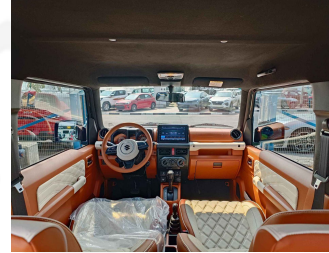

SUZUKI JIMNY ALL GRIP GL A/T 2024 1.5L V4 PETROL

GASOLINE A-T LHD

[Lot No: 206255](#)

SPECIFICATIONS		SPECIAL FEATURES
Body	SUV	1.5L 4CY PETROL, 17" ALLOY RIMS, ALL, 4WD, MULTIMEDIA POWER STEERING, LEATHER SEATS, RADIO TUNER, BLUETOOTH - USB, REAR CAMERA, ALLOY RIMS. MANUAL A.C, SC AUDIO CD PLAYER.
Condition	NEW-CARS	
Mileage	0	
Exterior Color	BLACK	
Interior Color	ORANGE	

ENGINE & TRANSMISSION	
Engine Type	GASOLINE
Transmission	A-T
Drive	LHD

INTERIORS FEATURES	EXTERIORS FEATURES
4WD	4X4
AIR CONDITIONER	ALLOY WHEEL
AIRBAGS (FRONT & SIDE)	BODY COLOR BUMPER
AUDIO CONTROL STEERING	BODY COLOR MIRROR
AUTOMATIC TRANSMISSION	REAR CAMERA
AUX AUDIO IN	XENON HEADLIGHTS
BLUETOOTH	
DVD	
FRONT DOOR SPEAKER	
MANUAL DOOR LOCK	
MEDIA PLAYER	
POWER LOCKS	
POWER STEERING	

POWER WINDOWS
SPEAKERS
TRACTION CONTROL
TUNER RADIO
USB

SK MOTORS

Driven By Your Choice!