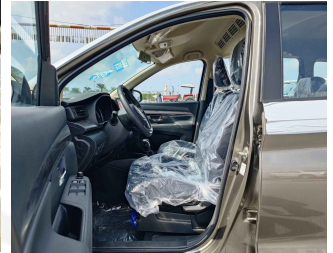

SUZUKI ERTIGA GLX 2024 AT 1.5L V4 GRAY

PETROL A-T LHD

Lot No: 35877

SPECIFICATIONS		SPECIAL FEATURES
Body	SUV	1.5L PETROL, CRUISE CONTROL, POWER STEERING, MULTIMEDIA STEERING CONTROL, MEDIA PLAYER, TOUCH SCREEN DVD, BLUETOOTH, PUSH START, USB, PARKING SENSOR, TRACKING CONTROL, CHARGING OUTLETS, CAMERA, ALLOY WHEELS &NBSP;
Condition	NEW-CARS	
Mileage	0	
Exterior Color	GRAY	
Interior Color	GRAY	

ENGINE & TRANSMISSION	
Engine Type	PETROL
Transmission	A-T
Drive	LHD

INTERIORS FEATURES	EXTERIORS FEATURES
ADJUSTABLE STEERING WHEEL	ALLOY WHEEL
AIR BAG	BACK CAMERA
AIR CONDITIONER	BACK SENSOR
AIR FILTER	BODY COLOR BUMPER
ALL WHEEL DRIVE	BODY COLOR MIRROR
AUDIO CONTROL STEERING	CHROME SIDE MIRROR
AUX AUDIO IN	EXTRA TYRE
BLUETOOTH	FOG LIGHTS
CAMERA VIEW SWITCH	PARKING ASSIST
CENTRAL DOOR LOCK	PARKING SENSORS REAR
CIGAR LIGHTER	POWER MIRROR WITH TURN SIGNAL INDICATOR
CRUISE CONTROL	POWER TRUNK

DRIVE MODE SELECT	REAR CAMERA
DRIVER SEAT HIGHT ADJUSTER	XENON HALOGEN HEADLIGHTS
DUAL AIRBAGS	
DVD	
FABRIC SEATS	
FRONT POWER WINDOWS	
LEATHER STEERING	
LEATHER STEERING COVER	
POWER LOCKS	
POWER MIRRORS	
POWER WINDOWS	
PUSH START	
REAR AC	
SPARE KEY	
SPEAKERS	
TOUCH SCREEN DVD	
USB	