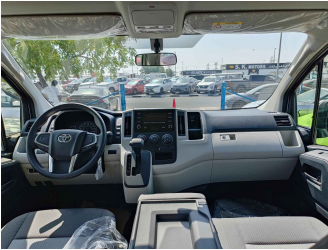

**TOYOTA HIACE STANDARD ROOF 2023 AT 3.5L
V6 PETROL WHITE
GASOLINE A-T LHD**
Lot No: [HP35STCR](#)

SPECIFICATIONS		SPECIAL FEATURES
Body	VAN	STANDARD ROOF, CARGO VAN, 3.5L NEW SHAPE, KEY START, POWER STEERING, CENTRAL DOOR LOCK, FABRIC SEATS, TRACTION CONTROL, REAR TAIL LIGHT, CD PLAYER, FRONT & REAR A/C .
Condition	NEW-CARS	
Mileage	0	
Exterior Color	WHITE	
Interior Color	GREY	

ENGINE & TRANSMISSION	
Engine Type	GASOLINE
Transmission	A-T
Drive	LHD

INTERIORS FEATURES	EXTERIORS FEATURES
AIR CONDITIONER	BODY COLOR MIRROR
AUDIO CONTROL STEERING	REAR TAIL LIGHT
AUTOMATIC TRANSMISSION	XENON HEADLIGHTS
BLUETOOTH	
CD-PLAYER	
CENTRAL DOOR LOCK	
FABRIC SEATS	
KEY START	
POWER LOCKS	
POWER MIRRORS	
POWER STEERING	
POWER WINDOWS	
REAR AC	