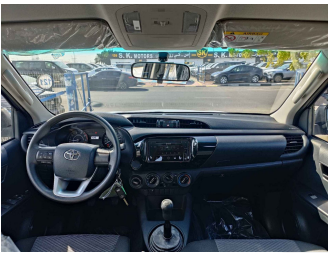

## TOYOTA HILUX NARROW BODY 2022 M/T 2.4L V4 DIESEL SILVER 2022

DIESEL M-T LHD

Lot No: HDDN6MV1

SPECIFICATIONS		SPECIAL FEATURES
Body	PICKUP	2.4L , KEY START, MULTIMEDIA CONTROL STEERING, MEDIA PLAYER, AUX, BLUETOOTH, CENTRAL DOOR LOCK, POWER MIRROR WITH SIGNAL INDICATOR, REAR PARKING SENSOR, FABRIC SEATS, TRACTION CONTROL, USB, 4WD.
Condition	NEW-CARS	
Mileage	0	
Exterior Color	SILVER	
Interior Color	BLACK	

ENGINE & TRANSMISSION	
Engine Type	DIESEL
Transmission	M-T
Drive	LHD

INTERIORS FEATURES	EXTERIORS FEATURES
AIR CONDITIONER	4X4
AIRBAGS (FRONT & SIDE)	HALOGEN HEADLIGHTS
AUX AUDIO IN	PARKING SENSORS REAR
CD-PLAYER	POWER MIRROR WITH TURN SIGNAL INDICATOR
FABRIC SEATS	REAR CHROME BUMPER
FRONT DOOR SPEAKER	
KEY START	
MANUAL GEAR BOX	
MEDIA PLAYER	
MP3 INTERFACE	
POWER LOCKS	
POWER MIRRORS	
POWER STEERING	

POWER WINDOWS
REAR DOOR SPEAKER
SPEAKERS
SPEAKERS FRONT
TRACTION CONTROL
TUNER RADIO
USB

**SK MOTORS**

**Driven By Your Choice!**