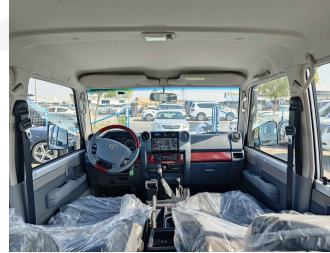

TOYOTA LANDCRUISER HARDTOP 2023 M/T 4.0L V6 PETROL V6 SILVER

DIESEL M-T LHD

Lot No: 67936

| SPECIFICATIONS | | SPECIAL FEATURES |
|----------------|----------|---|
| Body | SUV | 4.0L , KEY START, POWER STEERING, CHROME SIDE MIRROR, RADIO TUNER, AUX - USB - CD PLAYER. |
| Condition | NEW-CARS | |
| Mileage | 0 | |
| Exterior Color | SILVER | |
| Interior Color | GREY | |

| ENGINE & TRANSMISSION | |
|-----------------------|--------|
| Engine Type | DIESEL |
| Transmission | M-T |
| Drive | LHD |

| INTERIORS FEATURES | EXTERIORS FEATURES |
|--------------------|--------------------|
| AIR BAG | FOG LIGHTS |
| AUX AUDIO IN | XENON HEADLIGHTS |
| CD-PLAYER | |
| KEY START | |
| LEATHER SEATS | |
| MANUAL GEAR BOX | |
| POWER LOCKS | |
| POWER STEERING | |
| POWER WINDOWS | |
| TRACTION CONTROL | |
| TUNER RADIO | |
| USB | |