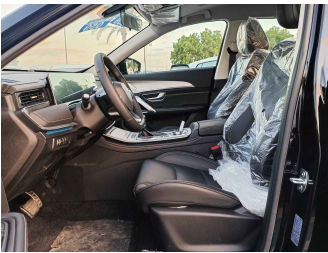

JETOUR X70 PLUS TURBO 2024 AT 1.6L PETROL V4 BLACK

GASOLINE A-T LHD

[Lot No: JX70P16F](#)

SPECIFICATIONS		SPECIAL FEATURES
Body	SUV	1.6L TURBO, PUSH START, MULTIMEDIA CONTROL STEERING, PANORAMIC ROOF, FRONT & REAR CAMERA, 360 DEGREE CAMERA, SIDE MIRROR CAMERAS, LEATHER SEATS, ELECTRONIC PARKING BRAKE, ALLOY RIMS, BLIND SPOT, USB.
Condition	NEW-CARS	
Mileage	0	
Exterior Color	BLACK	
Interior Color	BLACK	

ENGINE & TRANSMISSION	
Engine Type	GASOLINE
Transmission	A-T
Drive	LHD

INTERIORS FEATURES	EXTERIORS FEATURES
2ND ROW SEATS FOLDING	360 DEGREE CAMERA
AIR BAG	ALLOY WHEEL
AIR CONDITIONER	FRONT CAMERA
AUDIO CONTROL STEERING	FRONT FOG LAMP
AUTOMATIC TRANSMISSION	LED HEADLIGHTS
AUX AUDIO IN	PARKING SENSORS REAR
BLUETOOTH	POWER MIRROR WITH TURN SIGNAL INDICATOR
CENTRAL DOOR LOCK	REAR CAMERA
COOL BOX	REAR VIPER
CRUISE CONTROL	ROOF RAIL
DIGITAL METER	SIDE MIRROR CAMERA
DVD	SPOILER
ELECTRONIC PARKING BRAKE	

FRONT FOG LAMP SWITCH
HILL DESCENT CONTROL
LEATHER SEATS
LEATHER STEERING
MEDIA PLAYER
NAVIGATION SYSTEM
PANORAMIC ROOF
POWER LOCKS
POWER MIRRORS
POWER STEERING
POWER WINDOWS
PUSH START
RADAR
REAR AC
REAR DOOR SPEAKER
SEAT BELT ADJUSTER
SPEAKERS
SPEAKERS FRONT
TOUCH SCREEN DVD
TRACTION CONTROL
TUNER RADIO
USB
WIRELESS CHARGER