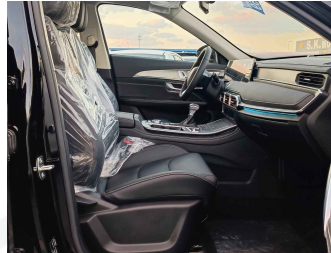

JETOUR X70 PLUS TURBO 2024 AT 1.6L PETROL V4 BLACK

GASOLINE A-T LHD

[Lot No: JX70P16F](#)

SPECIFICATIONS		SPECIAL FEATURES
Body	SUV	1.6L TURBO, PUSH START, MULTIMEDIA CONTROL STEERING, PANORAMIC ROOF, FRONT & REAR CAMERA, 360 DEGREE CAMERA, SIDE MIRROR CAMERAS, LEATHER SEATS, ELECTRONIC PARKING BRAKE, ALLOY RIMS, BLIND SPOT, USB.
Condition	NEW-CARS	
Mileage	0	
Exterior Color	BLACK	
Interior Color	BLACK	

ENGINE & TRANSMISSION	
Engine Type	GASOLINE
Transmission	A-T
Drive	LHD

INTERIORS FEATURES	EXTERIORS FEATURES
2ND ROW SEATS FOLDING	360 DEGREE CAMERA
AIR BAG	ALLOY WHEEL
AIR CONDITIONER	FRONT CAMERA
AUDIO CONTROL STEERING	FRONT FOG LAMP
AUTOMATIC TRANSMISSION	LED HEADLIGHTS
AUX AUDIO IN	PARKING SENSORS REAR
BLUETOOTH	POWER MIRROR WITH TURN SIGNAL INDICATOR
CENTRAL DOOR LOCK	REAR CAMERA
COOL BOX	REAR VIPER
CRUISE CONTROL	ROOF RAIL
DIGITAL METER	SIDE MIRROR CAMERA
DVD	SPOILER
ELECTRONIC PARKING BRAKE	

FRONT FOG LAMP SWITCH
HILL DESCENT CONTROL
LEATHER SEATS
LEATHER STEERING
MEDIA PLAYER
NAVIGATION SYSTEM
PANORAMIC ROOF
POWER LOCKS
POWER MIRRORS
POWER STEERING
POWER WINDOWS
PUSH START
RADAR
REAR AC
REAR DOOR SPEAKER
SEAT BELT ADJUSTER
SPEAKERS
SPEAKERS FRONT
TOUCH SCREEN DVD
TRACTION CONTROL
TUNER RADIO
USB
WIRELESS CHARGER