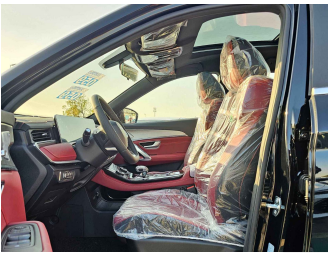

JETOUR X70 PLUS NORMAL LUXURY 2024 AT 1.6T V4 AT PETROL BLACK

GASOLINE A-T LHD

[Lot No: JX70P16V3](#)

SPECIFICATIONS		SPECIAL FEATURES
Body	SUV	1.6T, KEYLESS START SYSTEM, ZERO TIRE PRESSURE CONTINUES, DRIVER'S SEAT BELT UNFASTEN REMINDING, CAR LOCATING, EBD(ELECTRIC BRAKEFORCE DISTRIBUTION) BAS(BRAKE ASSIST SYSTEM) ACTIVELY ROLLOVER PREVENT, LIMP HOME MODE, ELECTRONIC SHIFT, ELECTRIC SUCTION STERN DOOR, ELECTRIC CONTROL TRUNK, WINDOW BAR, BLIND SPOT MONITORING SYSTEM, REFRIGERATION AND HEATING OF ARMREST BOX, TRUNK LAMP, REARVIEW MIRROR LASER LIGHT, LUGGAGE CURTAIN, FRONT AND REAR RUNNING WATER TURN SIGNAL, REARVIEW MIRROR LASER LIGHT
Condition	NEW-CARS	
Mileage	0	
Exterior Color	BLACK	
Interior Color	RED	