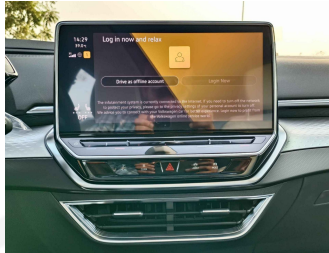

VOLKS WAGEN ID.6 PRO X 2022 ELECTRIC CAR GRAY

ELECTRIC A-T LHD

Lot No: 67895

SPECIFICATIONS		SPECIAL FEATURES
Body	SUV	PUSH START, MULTIMEDIA CONTROL STEERING, TOUCH SCREEN DVD, 2 POWER SEATS, FRONT & REAR PARKING SENSOR, ELECTRIC GEAR BOX, PANORAMIC ROOF, POWER MIRROR WITH TURN SIGNAL INDICATOR, REAR CAMERA, HEADUP DISPLAY, ALLOY RIMS, USB.
Condition	NEW-CARS	
Mileage	0	
Exterior Color	GRAY	
Interior Color	GREY	

ENGINE & TRANSMISSION	
Engine Type	ELECTRIC
Transmission	A-T
Drive	LHD

INTERIORS FEATURES	EXTERIORS FEATURES
2 POWER SEATS	ALLOY WHEEL
AIR CONDITIONER	BODY COLOR MIRROR
AUDIO CONTROL STEERING	FOG LIGHTS
AUTOMATIC TRANSMISSION	FRONT FOG LAMP
AUX AUDIO IN	LED HEADLIGHTS
BLUETOOTH	PARKING SENSORS FRONT
CENTRAL DOOR LOCK	PARKING SENSORS REAR
DIGITAL METER	REAR CAMERA
DRIVER POWER SEAT	REAR SPOILER
DVD	REAR VIPER
ELECTRONIC PARKING BRAKE WITH AUTO HOLD	ROOF RAIL
FABRIC & LEATHER SEATS	
FRONT DOOR SPEAKER	

FRONT FOG LAMP SWITCH
HEAD-UP DISPLAY
HEATED SEATS
LEATHER STEERING
LIVE REAR CAMERA VIEW
MEDIA PLAYER
NAVIGATION SYSTEM
PANORAMIC ROOF
PARKING ASSIST SWITCH
POWER LOCKS
POWER MIRRORS
POWER SEATS WITH MEMORY
POWER STEERING
POWER WINDOWS
PUSH START
RADAR PARKING SENSOR SWITCH
REAR DOOR SPEAKER
SEAT BELT ADJUSTER
SPEAKERS
TOUCH SCREEN DVD
TUNER RADIO
USB
WIRELESS CHARGER