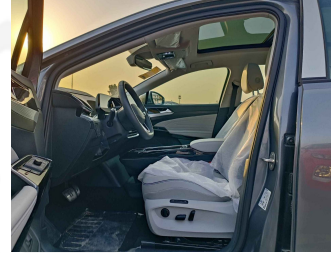

VOLKS WAGEN ID.6 PRO X 2022 ELECTRIC CAR GRAY

ELECTRIC A-T LHD

Lot No: 67895

SPECIFICATIONS		SPECIAL FEATURES
Body	SUV	PUSH START, MULTIMEDIA CONTROL STEERING, TOUCH SCREEN DVD, 2 POWER SEATS, FRONT & REAR PARKING SENSOR, ELECTRIC GEAR BOX, PANORAMIC ROOF, POWER MIRROR WITH TURN SIGNAL INDICATOR, REAR CAMERA, HEADUP DISPLAY, ALLOY RIMS, USB.
Condition	NEW-CARS	
Mileage	0	
Exterior Color	GRAY	
Interior Color	GREY	

ENGINE & TRANSMISSION	
Engine Type	ELECTRIC
Transmission	A-T
Drive	LHD

INTERIORS FEATURES	EXTERIORS FEATURES
2 POWER SEATS	ALLOY WHEEL
AIR CONDITIONER	BODY COLOR MIRROR
AUDIO CONTROL STEERING	FOG LIGHTS
AUTOMATIC TRANSMISSION	FRONT FOG LAMP
AUX AUDIO IN	LED HEADLIGHTS
BLUETOOTH	PARKING SENSORS FRONT
CENTRAL DOOR LOCK	PARKING SENSORS REAR
DIGITAL METER	REAR CAMERA
DRIVER POWER SEAT	REAR SPOILER
DVD	REAR VIPER
ELECTRONIC PARKING BRAKE WITH AUTO HOLD	ROOF RAIL
FABRIC & LEATHER SEATS	
FRONT DOOR SPEAKER	

FRONT FOG LAMP SWITCH
HEAD-UP DISPLAY
HEATED SEATS
LEATHER STEERING
LIVE REAR CAMERA VIEW
MEDIA PLAYER
NAVIGATION SYSTEM
PANORAMIC ROOF
PARKING ASSIST SWITCH
POWER LOCKS
POWER MIRRORS
POWER SEATS WITH MEMORY
POWER STEERING
POWER WINDOWS
PUSH START
RADAR PARKING SENSOR SWITCH
REAR DOOR SPEAKER
SEAT BELT ADJUSTER
SPEAKERS
TOUCH SCREEN DVD
TUNER RADIO
USB
WIRELESS CHARGER