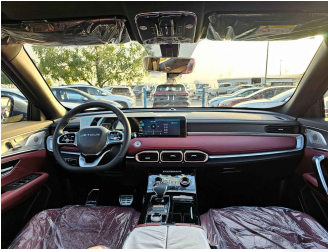

JETOUR X70 PLUS NORMAL LUXURY 2024 AT 1.6T V4 AT PETROL BLUE

GASOLINE A-T LHD

[Lot No: JX70P16V3](#)

SPECIFICATIONS		SPECIAL FEATURES
Body	SUV	1.6T, KEYLESS START SYSTEM, ZERO TIRE PRESSURE CONTINUES, DRIVER'S SEAT BELT UNFASTEN REMINDING, CAR LOCATING, EBD(ELECTRIC BRAKEFORCE DISTRIBUTION) BAS(BRAKE ASSIST SYSTEM) ACTIVELY ROLLOVER PREVENT, LIMP HOME MODE, ELECTRONIC SHIFT, ELECTRIC SUCTION STERN DOOR, ELECTRIC CONTROL TRUNK, WINDOW BAR, BLIND SPOT MONITORING SYSTEM, REFRIGERATION AND HEATING OF ARMREST BOX, TRUNK LAMP, REARVIEW MIRROR LASER LIGHT, LUGGAGE CURTAIN, FRONT AND REAR RUNNING WATER TURN SIGNAL, REARVIEW MIRROR LASER LIGHT
Condition	NEW-CARS	
Mileage	0	
Exterior Color	BLUE	
Interior Color	RED	

ENGINE & TRANSMISSION	
Engine Type	GASOLINE
Transmission	A-T
Drive	LHD

INTERIORS FEATURES	EXTERIORS FEATURES
AIR CONDITIONER	ALLOY WHEEL
AIRBAGS (FRONT & SIDE)	F & R PARKING DISTANCE WARNING
ANTI-LOCK BRAKING SYSTEM	FRONT CAMERA
AUTOMATIC TRANSMISSION	HEATER MIRROR
BLUETOOTH	LED HEADLIGHTS
CENTRAL DOOR LOCK	PARKING SENSORS REAR
COOL BOX	REAR CAMERA
CRUISE CONTROL	REAR FOG LAMPS

ELECTRONIC PARKING BRAKE WITH AUTO HOLD	REAR TAIL LIGHT
FRONT DOOR SPEAKER	REAR VIPER
HILL DESCENT CONTROL	SIDE MIRROR CAMERA
LANE DEPARTURE ALERT	
LEATHER SEATS	
LEATHER STEERING	
LIVE REAR CAMERA VIEW	
LUGGAGE ROOM LAMP	
PANORAMIC ROOF	
POWER LOCKS	
POWER MIRRORS	
POWER STEERING	
POWER WINDOWS	
RADAR PARKING SENSOR SWITCH	
REAR AC	
TOUCH SCREEN DVD	
TRACTION CONTROL	
TYRE PRESSURE MONITOR SYSTEM	
USB	
WIRELESS CHARGER	