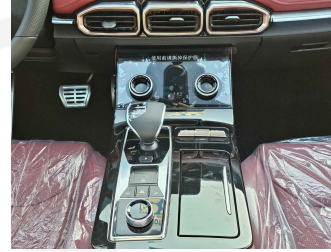

JETOUR X70 PLUS NORMAL LUXURY 2024 AT 1.6T V4 AT PETROL BLUE

GASOLINE A-T LHD

[Lot No: JX70P16V3](#)

SPECIFICATIONS		SPECIAL FEATURES
Body	SUV	1.6T, KEYLESS START SYSTEM, ZERO TIRE PRESSURE CONTINUES, DRIVER'S SEAT BELT UNFASTEN REMINDING, CAR LOCATING, EBD(ELECTRIC BRAKEFORCE DISTRIBUTION) BAS(BRAKE ASSIST SYSTEM) ACTIVELY ROLLOVER PREVENT, LIMP HOME MODE, ELECTRONIC SHIFT, ELECTRIC SUCTION STERN DOOR, ELECTRIC CONTROL TRUNK, WINDOW BAR, BLIND SPOT MONITORING SYSTEM, REFRIGERATION AND HEATING OF ARMREST BOX, TRUNK LAMP, REARVIEW MIRROR LASER LIGHT, LUGGAGE CURTAIN, FRONT AND REAR RUNNING WATER TURN SIGNAL, REARVIEW MIRROR LASER LIGHT
Condition	NEW-CARS	
Mileage	0	
Exterior Color	BLUE	
Interior Color	RED	

ENGINE & TRANSMISSION	
Engine Type	GASOLINE
Transmission	A-T
Drive	LHD

INTERIORS FEATURES	EXTERIORS FEATURES
AIR CONDITIONER	ALLOY WHEEL
AIRBAGS (FRONT & SIDE)	F & R PARKING DISTANCE WARNING
ANTI-LOCK BRAKING SYSTEM	FRONT CAMERA
AUTOMATIC TRANSMISSION	HEATER MIRROR
BLUETOOTH	LED HEADLIGHTS
CENTRAL DOOR LOCK	PARKING SENSORS REAR
COOL BOX	REAR CAMERA
CRUISE CONTROL	REAR FOG LAMPS

ELECTRONIC PARKING BRAKE WITH AUTO HOLD	REAR TAIL LIGHT
FRONT DOOR SPEAKER	REAR VIPER
HILL DESCENT CONTROL	SIDE MIRROR CAMERA
LANE DEPARTURE ALERT	
LEATHER SEATS	
LEATHER STEERING	
LIVE REAR CAMERA VIEW	
LUGGAGE ROOM LAMP	
PANORAMIC ROOF	
POWER LOCKS	
POWER MIRRORS	
POWER STEERING	
POWER WINDOWS	
RADAR PARKING SENSOR SWITCH	
REAR AC	
TOUCH SCREEN DVD	
TRACTION CONTROL	
TYRE PRESSURE MONITOR SYSTEM	
USB	
WIRELESS CHARGER	