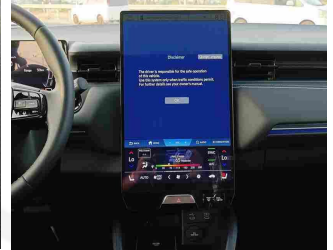

HONDA ENS 1 FWD SUV ELECTRIC ENGINE

BLUE 2022

ELECTRIC A-T LHD

[Lot No: 2584](#)

SPECIFICATIONS		SPECIAL FEATURES
Body	SUV	AIR CONDITIONING, BLUETOOTH SYSTEM, CLIMATE CONTROL, CRUISE CONTROL, HEATED SEATS, LEATHER SEATS, MP3 INTERFACE, SUNROOF, MOONROOF, PARKING SENSOR REAR, POWER LOCKS, POWER SEATS, POWER WINDOWS, TUNER/RADIO, PARKING SENSOR FRONT, REAR CAMERA, SELF-STEERING PARKING, FRONT CAMERA, HILL DESCENT CONTROL, HONDA E:NS1, FWD, SUV, 5DOORS, FULLY ELECTRIC ENGINE, 360 CAMERA, RADAR, AUTO PARK,
Condition	NEW-CARS	
Mileage	0	
Exterior Color	BLUE	
Interior Color	GREY	

ENGINE & TRANSMISSION	
Engine Type	ELECTRIC
Transmission	A-T
Drive	LHD

INTERIORS FEATURES	EXTERIORS FEATURES
AIR CONDITIONER	360 DEGREE CAMERA
AUDIO CONTROL STEERING	BODY COLOR MIRROR
AUTOMATIC TRANSMISSION	ELECTRIC PARKING BRAKE WITH AUTOHOLD
AUX AUDIO IN	FOG LIGHTS
BLUETOOTH	FRONT CAMERA
CENTRAL DOOR LOCK	LED HEADLIGHTS
CLIMATE CONTROL	PARKING ASSIST
CRUISE CONTROL	PARKING SENSORS FRONT
DRIVE MODE SELECT	PARKING SENSORS REAR
DUAL SRS AIRBAGS	POWER MIRROR WITH TURN SIGNAL INDICATOR

HEADLIGHT AIMING KNOB	REAR CAMERA
HEATED SEATS	REAR VIPER
LANE DEPARTURE ALERT	
LANE KEEPING ASSIST	
LEATHER SEATS	
LEATHER STEERING COVER	
LUGGAGE DOOR OPEN & CLOSE BUTTON	
MEDIA PLAYER	
MP3 INTERFACE	
NAVIGATION SYSTEM	
PARKING ASSIST SWITCH	
PARKING VIEW SWITCH	
POWER LOCKS	
POWER MIRRORS	
POWER STEERING	
POWER WINDOWS	
PUSH START	
RADAR	
RADAR PARKING SENSOR SWITCH	
REAR AC	
SEAT BELT ADJUSTER	
SPEAKERS	
SUNROOF	
TILT STEERING WHEEL	
TOUCH SCREEN DVD	
TRACTION CONTROL	
TUNER RADIO	
USB	
WIRELESS CHARGING SYSTEM	