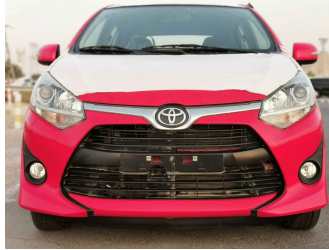

TOYOTA WIGO 2022 A/T 1.2L V4 PETROL RED
GASOLINE A-T LHD

Lot No: [67958](#)

SPECIFICATIONS		SPECIAL FEATURES
Body	HATCHBACK	1.2L, KEY START, MULTIMEDIA CONTROL STEERING, FABRIC SEATS MULTIMEDIA SCREEN, CD PLAYER, ALLOY RIMS, POWER MIRROR WITH TURN SIGNAL INDICATOR, REAR WIPER, REAR PARKING SENSOR, USB.
Condition	NEW-CARS	
Mileage	0	
Exterior Color	RED	
Interior Color	GREY	

ENGINE & TRANSMISSION	
Engine Type	GASOLINE
Transmission	A-T
Drive	LHD

INTERIORS FEATURES	EXTERIORS FEATURES
AIR BAG	ALLOY WHEEL
AUDIO CONTROL STEERING	FOG LIGHTS
AUTOMATIC TRANSMISSION	PARKING SENSORS REAR
BLUETOOTH	POWER MIRROR WITH TURN SIGNAL INDICATOR
CD-PLAYER	REAR WIPER
CENTRAL DOOR LOCK	XENON HEADLIGHTS
DVD	
FABRIC SEATS	
FRONT DOOR SPEAKER	
KEY START	
POWER LOCKS	
POWER MIRRORS	
POWER WINDOWS	

REAR DOOR SPEAKER
SEAT BELT ADJUSTER
SPEAKERS
TUNER RADIO
USB

SK MOTORS

Driven By Your Choice!