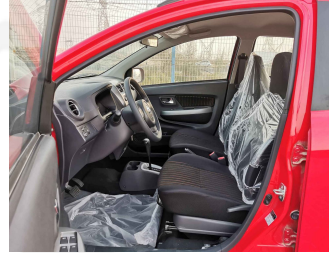

TOYOTA WIGO 2022 A/T 1.2L V4 PETROL RED
GASOLINE A-T LHD

Lot No: [67958](#)

SPECIFICATIONS		SPECIAL FEATURES
Body	HATCHBACK	1.2L, KEY START, MULTIMEDIA CONTROL STEERING, FABRIC SEATS MULTIMEDIA SCREEN, CD PLAYER, ALLOY RIMS, POWER MIRROR WITH TURN SIGNAL INDICATOR, REAR WIPER, REAR PARKING SENSOR, USB.
Condition	NEW-CARS	
Mileage	0	
Exterior Color	RED	
Interior Color	GREY	

ENGINE & TRANSMISSION	
Engine Type	GASOLINE
Transmission	A-T
Drive	LHD

INTERIORS FEATURES	EXTERIORS FEATURES
AIR BAG	ALLOY WHEEL
AUDIO CONTROL STEERING	FOG LIGHTS
AUTOMATIC TRANSMISSION	PARKING SENSORS REAR
BLUETOOTH	POWER MIRROR WITH TURN SIGNAL INDICATOR
CD-PLAYER	REAR WIPER
CENTRAL DOOR LOCK	XENON HEADLIGHTS
DVD	
FABRIC SEATS	
FRONT DOOR SPEAKER	
KEY START	
POWER LOCKS	
POWER MIRRORS	
POWER WINDOWS	

REAR DOOR SPEAKER
SEAT BELT ADJUSTER
SPEAKERS
TUNER RADIO
USB

SK MOTORS

Driven By Your Choice!