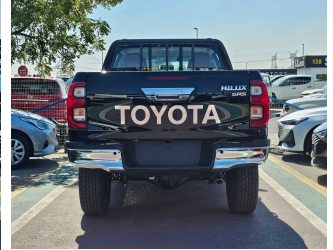

## TOYOTA HILUX SR5 2024 A/T 4.0 V6 PETROL BLACK

GASOLINE A-T LHD

Lot No: [HP40AF](#)

SPECIFICATIONS		SPECIAL FEATURES
Body	PICKUP	TRD KIT, WIDE BODY, 4.0L PETROL, PUSH START , MULTIMEDIA POWER STEERING, DVD , CENTRAL DOOR LOCK , REAR AC, FRONT + REAR CAMERA, ALLOY RIMS, FRONT & REAR PARKING SENSOR, TRACTION CONTROL, PARKING ASSIST, ALLOY RIMS, USB, 4WD.
Condition	NEW-CARS	
Mileage	0	
Exterior Color	BLACK	
Interior Color	RED	